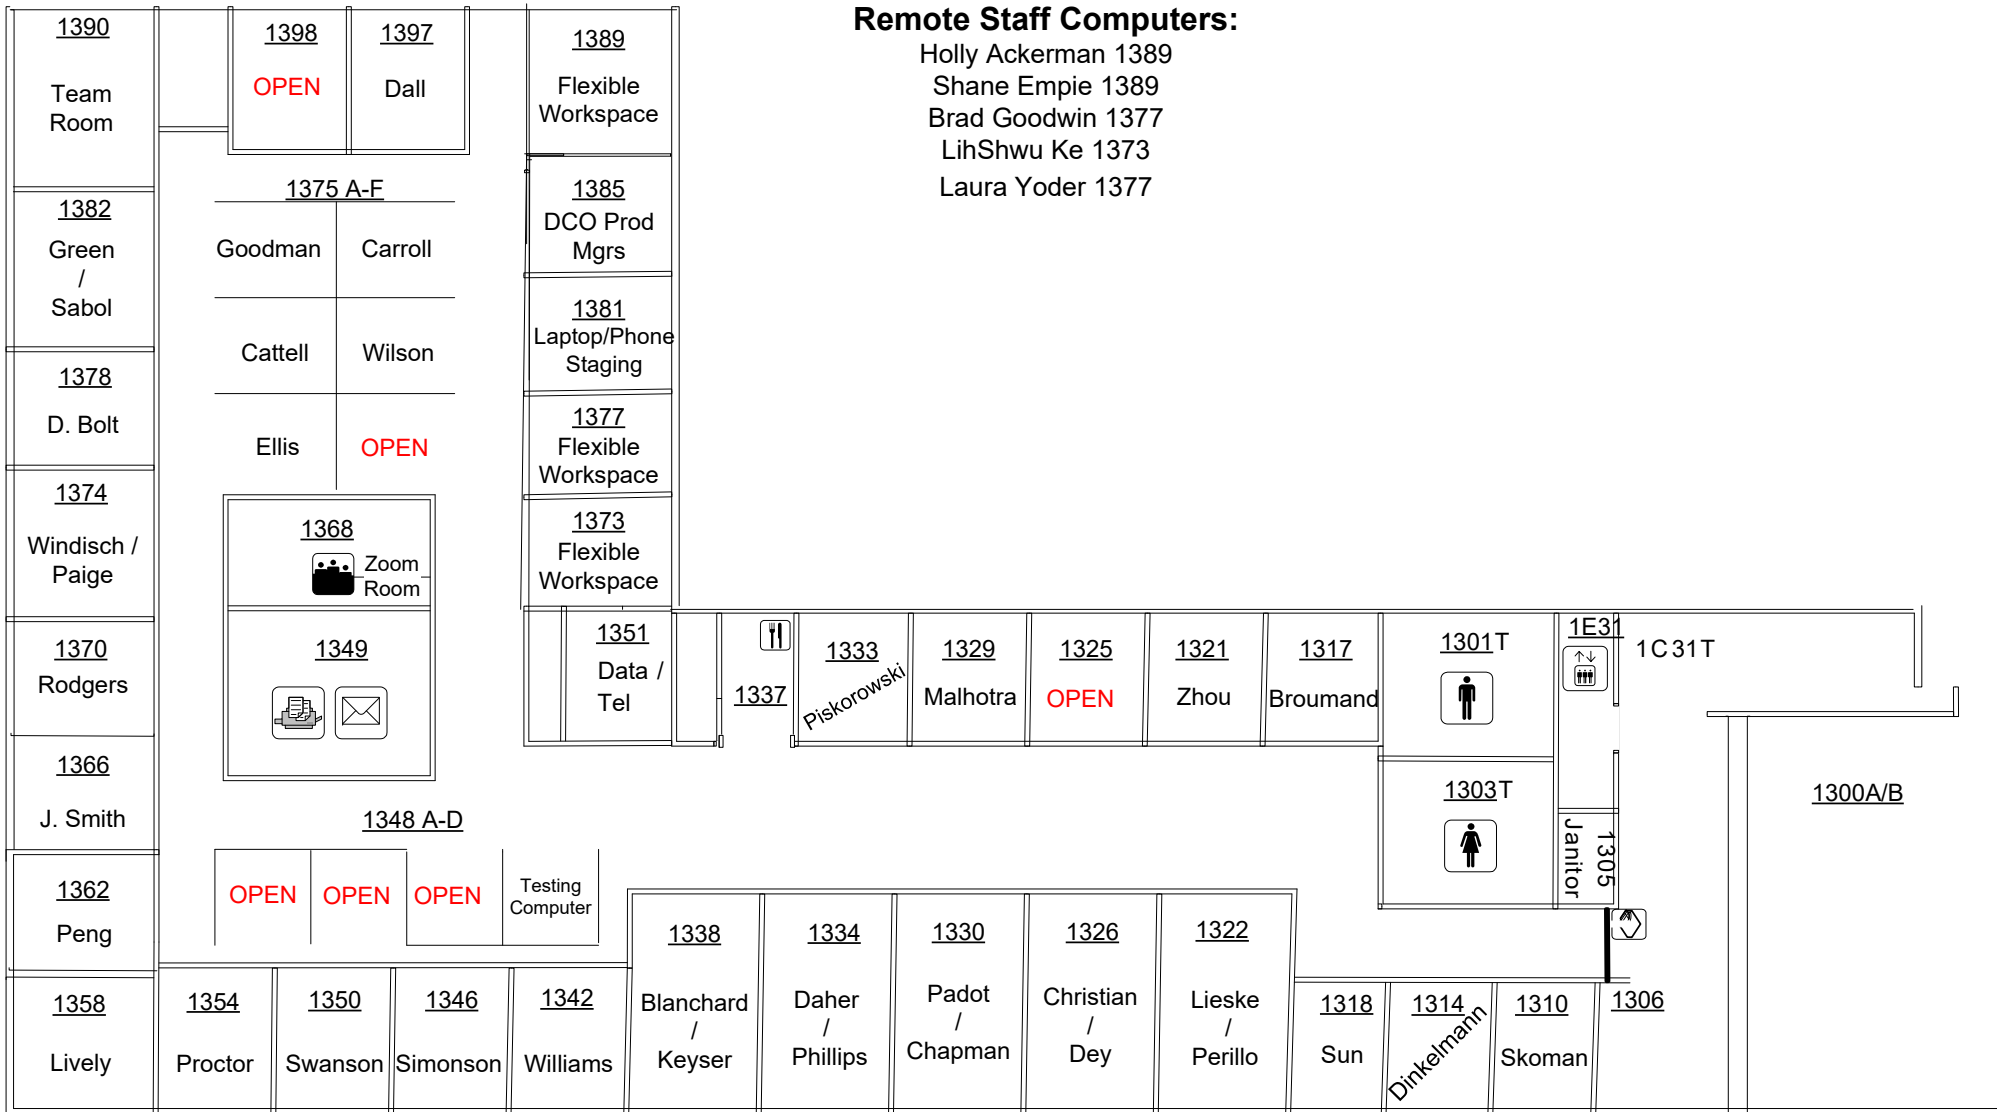

INSTITUTE FOR SOCIAL RESEARCH • SURVEY RESEARCH CENTER
SURVEY RESEARCH OPERATIONS
UNIVERSITY OF MICHIGAN

Survey Research Operations Space Allocation

March 16, 2026

Remote Staff Computers:

- Holly Ackerman 1389
- Shane Empie 1389
- Brad Goodwin 1377
- LihShwu Ke 1373
- Laura Yoder 1377