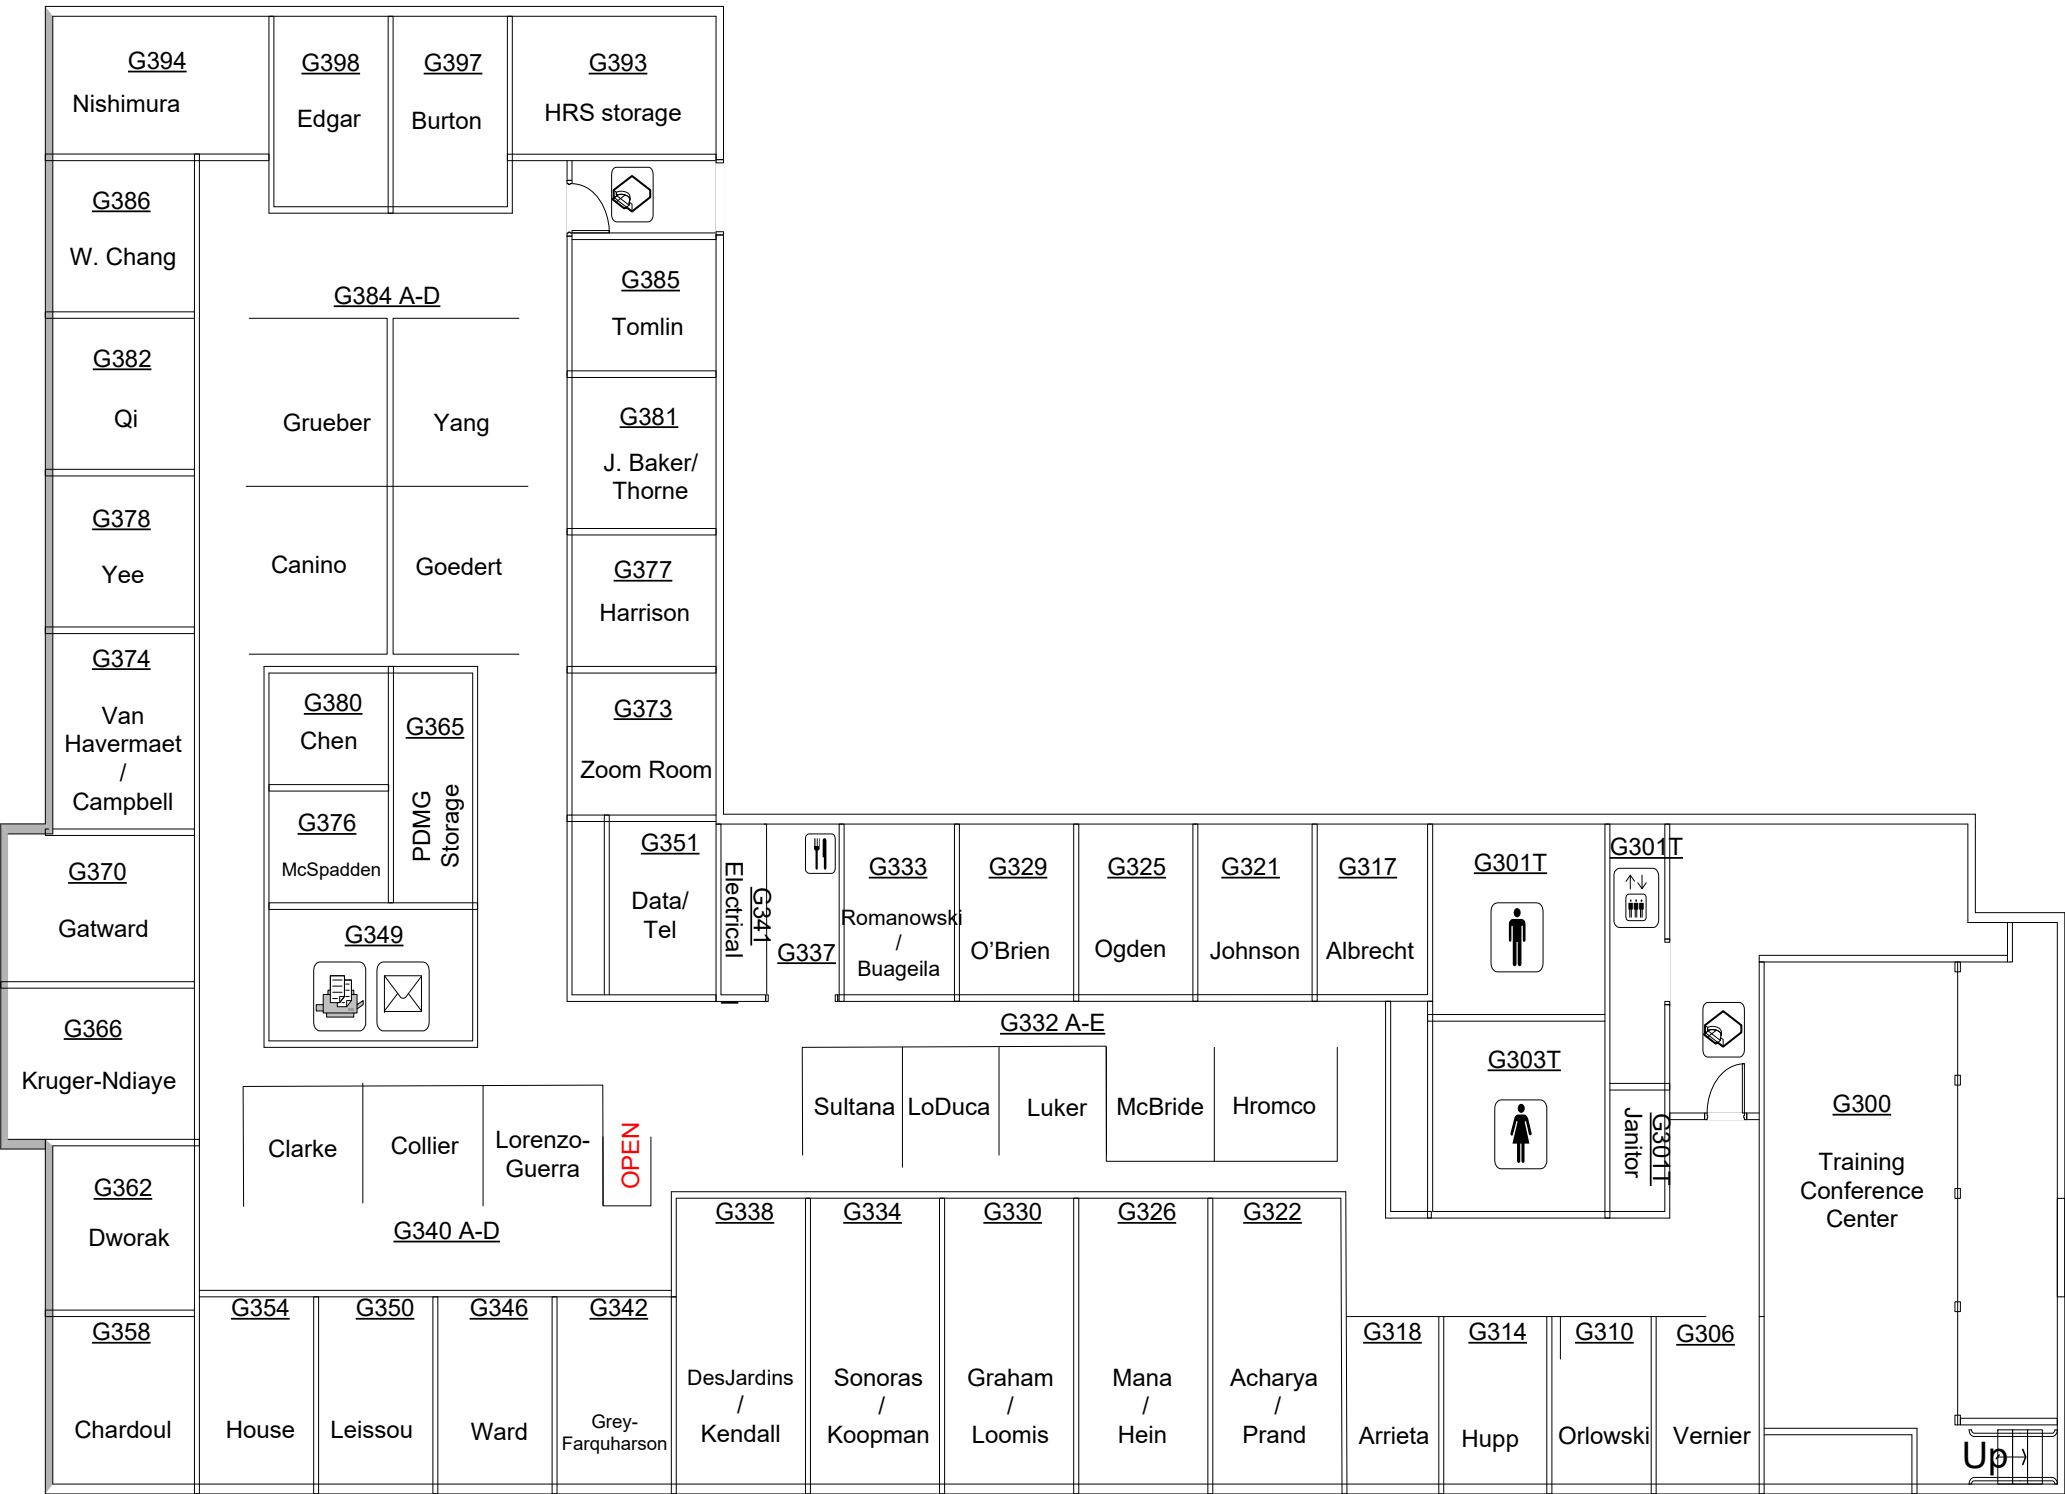

INSTITUTE FOR SOCIAL RESEARCH • SURVEY RESEARCH CENTER
SURVEY RESEARCH OPERATIONS
UNIVERSITY OF MICHIGAN

Survey Research Operations Space Allocation

March 16, 2026

Remote Staff Computers:

- Holly Ackerman 1389
- Shane Empie 1389
- Brad Goodwin 1377
- LihShwu Ke 1373
- Laura Yoder 1377