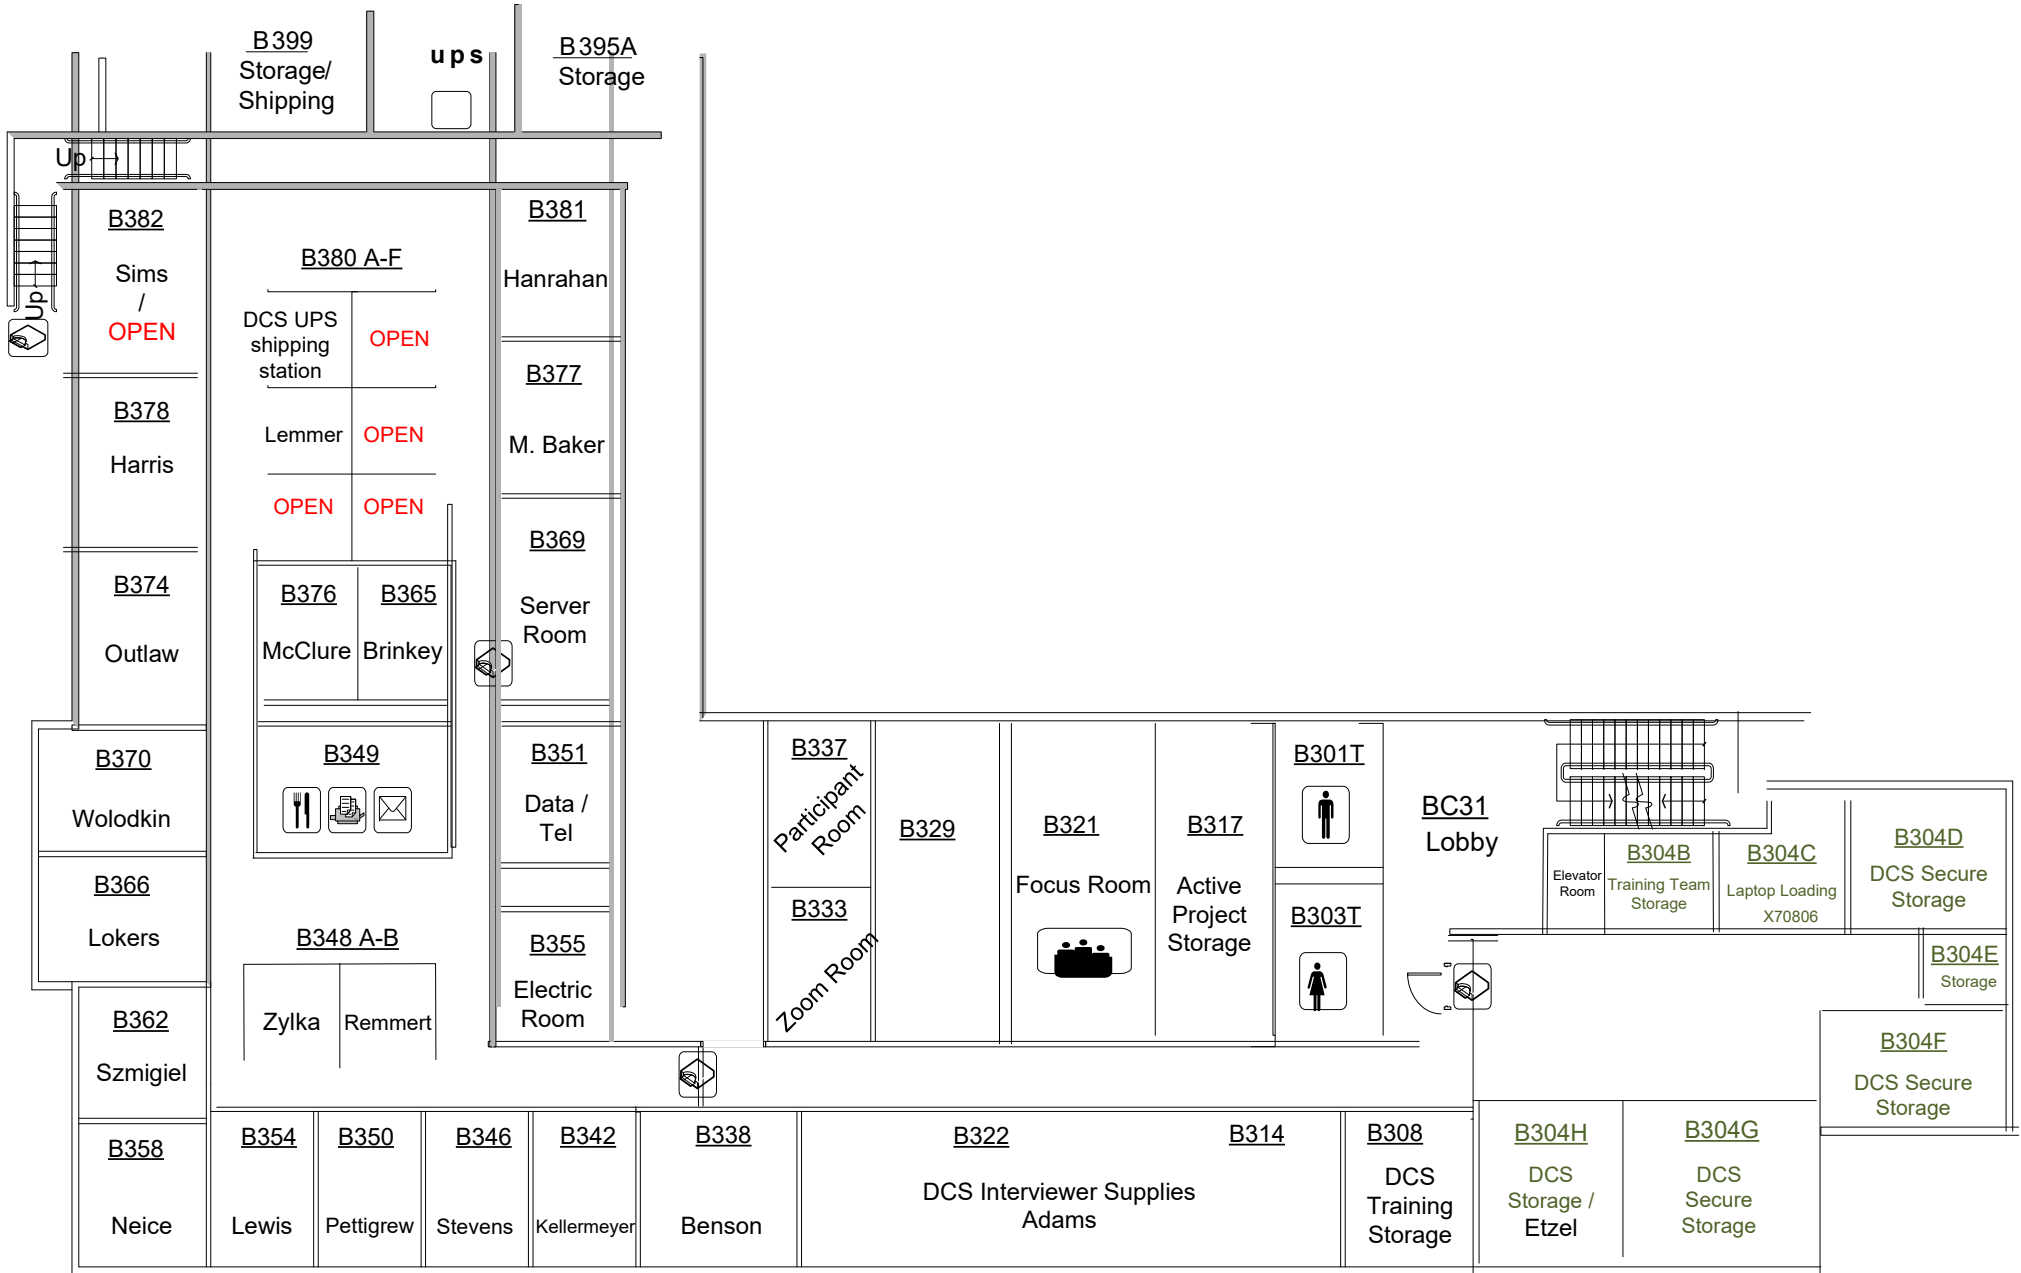

INSTITUTE FOR SOCIAL RESEARCH • SURVEY RESEARCH CENTER
SURVEY RESEARCH OPERATIONS
UNIVERSITY OF MICHIGAN

Survey Research Operations Space Allocation

March 16, 2026

Remote Staff Computers:

- Holly Ackerman 1389
- Shane Empie 1389
- Brad Goodwin 1377
- LihShwu Ke 1373
- Laura Yoder 1377